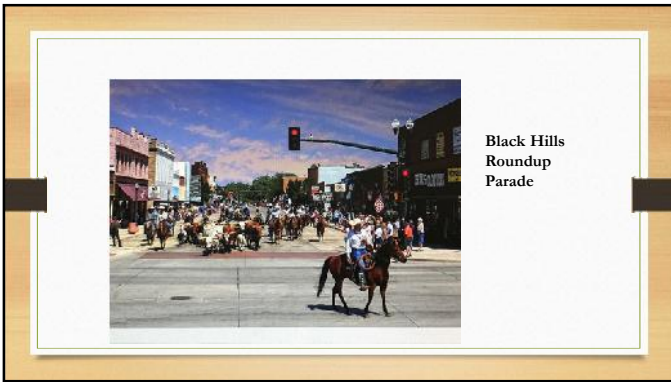

Planning and Preparing for
a Large Event
"Sturgis Motorcycle Rally"
BUTTE COUNTY SHERIFF FRED A. LAMPHERE

PRESENTER BACKGROUND

LOCAL ATTRACTIONS AND
DESTINATIONS

Mount Rushmore

Devils Tower

Badlands

Badlands

Deadwood

Spearfish Canyon

Sturgis Motorcycle Rally

Full Throttle Saloon

Campground at Full Throttle Saloon

Buffalo Chip

**LIKE ANY OTHER STORM PREDICTED,
PREPARE FOR IT**

Burnouts

VALE HAMSTER MOTORCYCLE RACES

Alzada, Montana
Stoneville Saloon

Topless Tuesday

Embrace the Monster

- B. Follow up with businesses that were affected. Assess the local resident's response.

Embrace the Monster