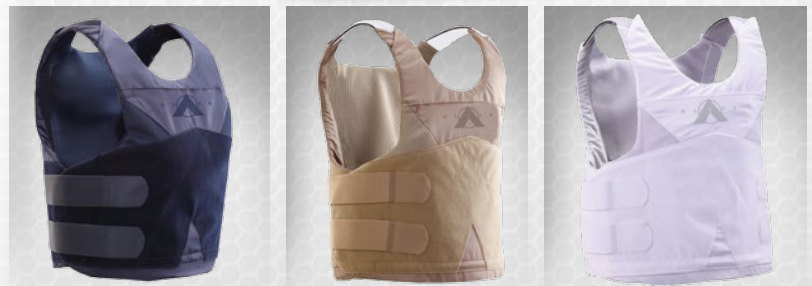

ELITE MALE

Features

Ergonomically designed for a tailored fit with minimum visibility

Self Suspending Ballistic System™ (SSBS) prevents rolling and sagging of ballistic panels inside the carrier

Easy-access to ballistic suspension through peel-back shoulder design for easy adjustment

Optional 4" x 12" side straps available

Two Breathe-O-Prene® shoulder straps

Removable elastic cummerbund stabilizes vest and provides a secure fit

Easy access ballistic panel removal with external YKK standard zipper on outer lower torso

Low profile loop used for side strap attachment points

Narrow front tail design provides a secure, less bulky fit (available with or without shirt tails)

Available with ThorShield™ sleeve electroshock weapon protection (optional)

Elite concealable ballistic panels fit into Crossover Carriers

Available in MC shape

Available colors:

Black, White, Navy & Tan

Navy

Tan

White

Introducing the Revolutionary Elite Body Armor System